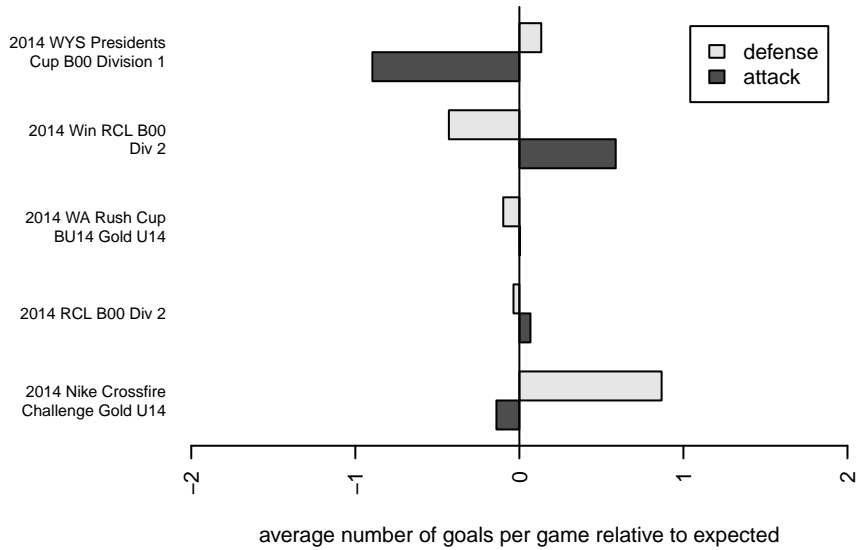

Eastside FC White B00

Eastside FC
 Preston, WA
 B00 total strength=1406
 attack=9.52 defense=7
 fall league = RCL B00 Div 2
 spr league = Win RCL B00 Div 2

alt names used:
 EASTSIDE FC EFC BU14 WHITE (WA)
 Eastside FC B00 White B
 Eastside FC White (WA)
 EASTSIDE FC EFC B00 WHITE (WA)
 Eastside FC B00 White B
 Eastside FC B00 White B

Venues played:
 2013 Challenge Cup B00 Division 1 – Challeng
 2014 Nike Crossfire Challenge Gold U14
 2014 WA Rush Cup BU14 Gold U14
 2014 RCL B00 Div 2
 2014 Win RCL B00 Div 2
 2014 WYS Presidents Cup B00 Division 1

**attack and defense variance (black dot)
relative to other teams
and top 10 in region**

**attack and defense rating
relative to others at age
and all opponents in last 13 months**

Performance relative to 13 month average