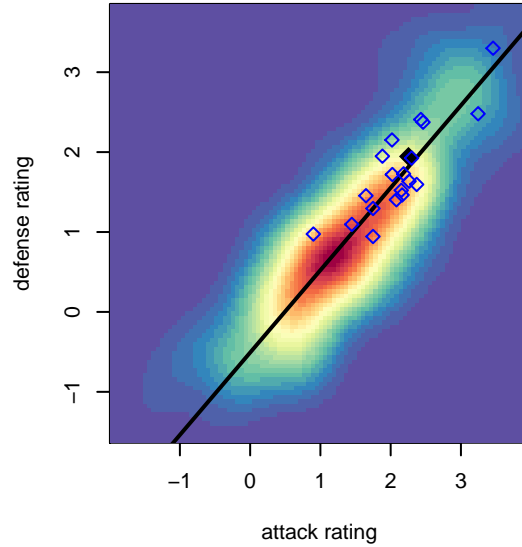

Eastside FC White B00

Eastside FC
 Preston, WA
 B00 total strength=1406
 attack=9.52 defense=7
 fall league = RCL B00 Div 2
 spr league = Win RCL B00 Div 2

alt names used:
 EASTSIDE FC EFC BU14 WHITE (WA)
 Eastside FC B00 White B
 Eastside FC White (WA)
 EASTSIDE FC EFC B00 WHITE (WA)
 Eastside FC B00 White B
 Eastside FC B00 White B

**attack and defense variance (black dot)
relative to other teams
and top 10 in region**

**attack and defense rating
relative to others at age
and all opponents in last 13 months**

Performance relative to 13 month average