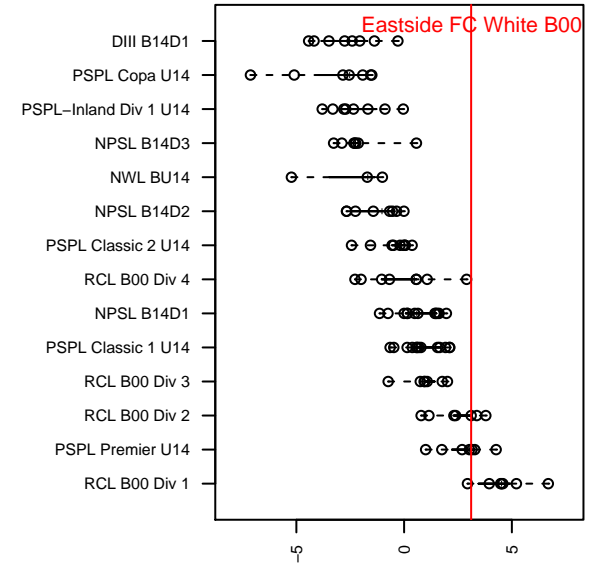

Eastside FC White B00

Eastside FC
 Preston, WA
 B00 total strength=1406
 attack=9.52 defense=7
 fall league = RCL B00 Div 2
 spr league = Win RCL B00 Div 2

alt names used:
 EASTSIDE FC EFC BU14 WHITE (WA)
 Eastside FC B00 White B
 Eastside FC White (WA)
 EASTSIDE FC EFC B00 WHITE (WA)
 Eastside FC B00 White B
 Eastside FC B00 White B

**attack and defense variance (black dot)
relative to other teams
and top 10 in region**

**attack and defense rating
relative to others at age
and all opponents in last 13 months**

Performance relative to 13 month average