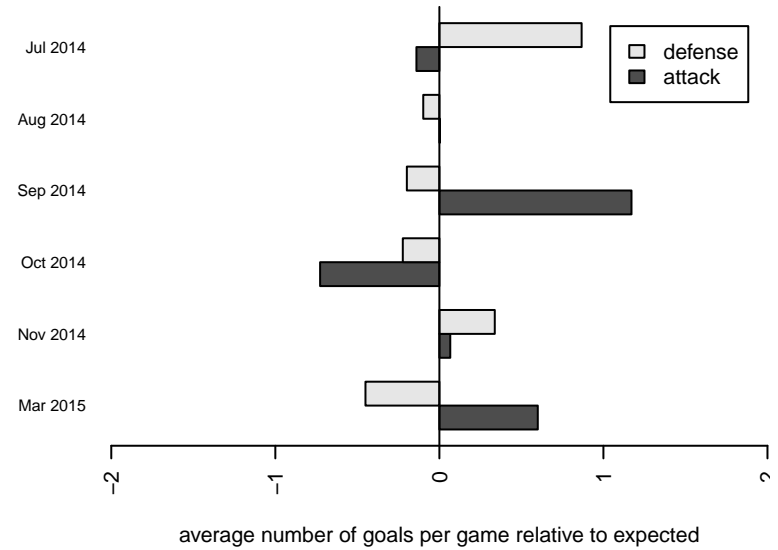

Performance relative to 13 month average