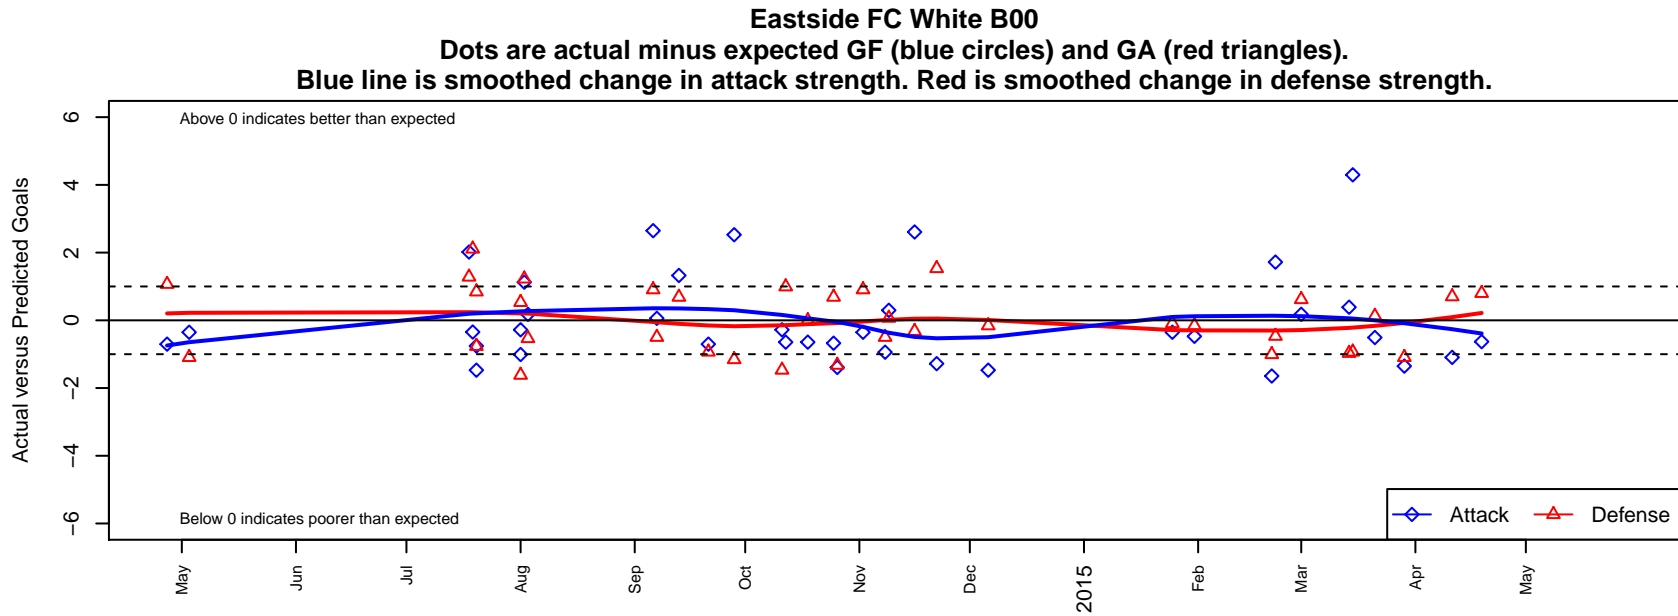

Eastside FC White B00

Eastside FC
 Preston, WA
 B00 total strength=1406
 attack=9.52 defense=7
 fall league = RCL B00 Div 2
 spr league = Win RCL B00 Div 2

alt names used:
 EASTSIDE FC EFC BU14 WHITE (WA)
 Eastside FC B00 White B
 Eastside FC White (WA)
 EASTSIDE FC EFC B00 WHITE (WA)
 Eastside FC B00 White B
 Eastside FC B00 White B

**attack and defense variance (black dot)
relative to other teams
and top 10 in region**

**attack and defense rating
relative to others at age
and all opponents in last 13 months**

Performance relative to 13 month average