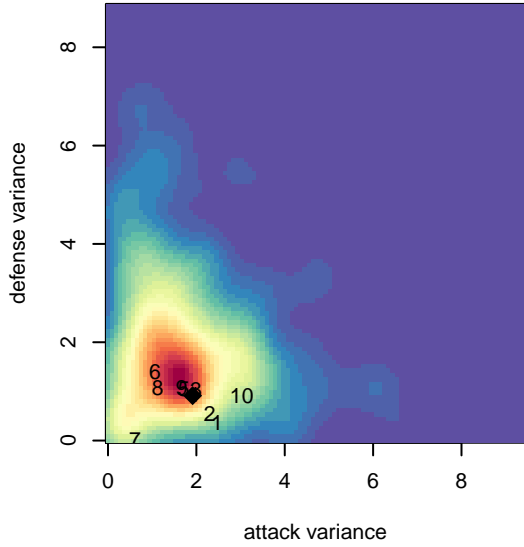

Eastside FC White B00

Eastside FC
 Preston, WA
 B00 total strength=1406
 attack=9.52 defense=7
 fall league = RCL B00 Div 2
 spr league = Win RCL B00 Div 2

alt names used:
 EASTSIDE FC EFC BU14 WHITE (WA)
 Eastside FC B00 White B
 Eastside FC White (WA)
 EASTSIDE FC EFC B00 WHITE (WA)
 Eastside FC B00 White B
 Eastside FC B00 White B

**attack and defense variance (black dot)
relative to other teams
and top 10 in region**

**attack and defense rating
relative to others at age
and all opponents in last 13 months**

Performance relative to 13 month average